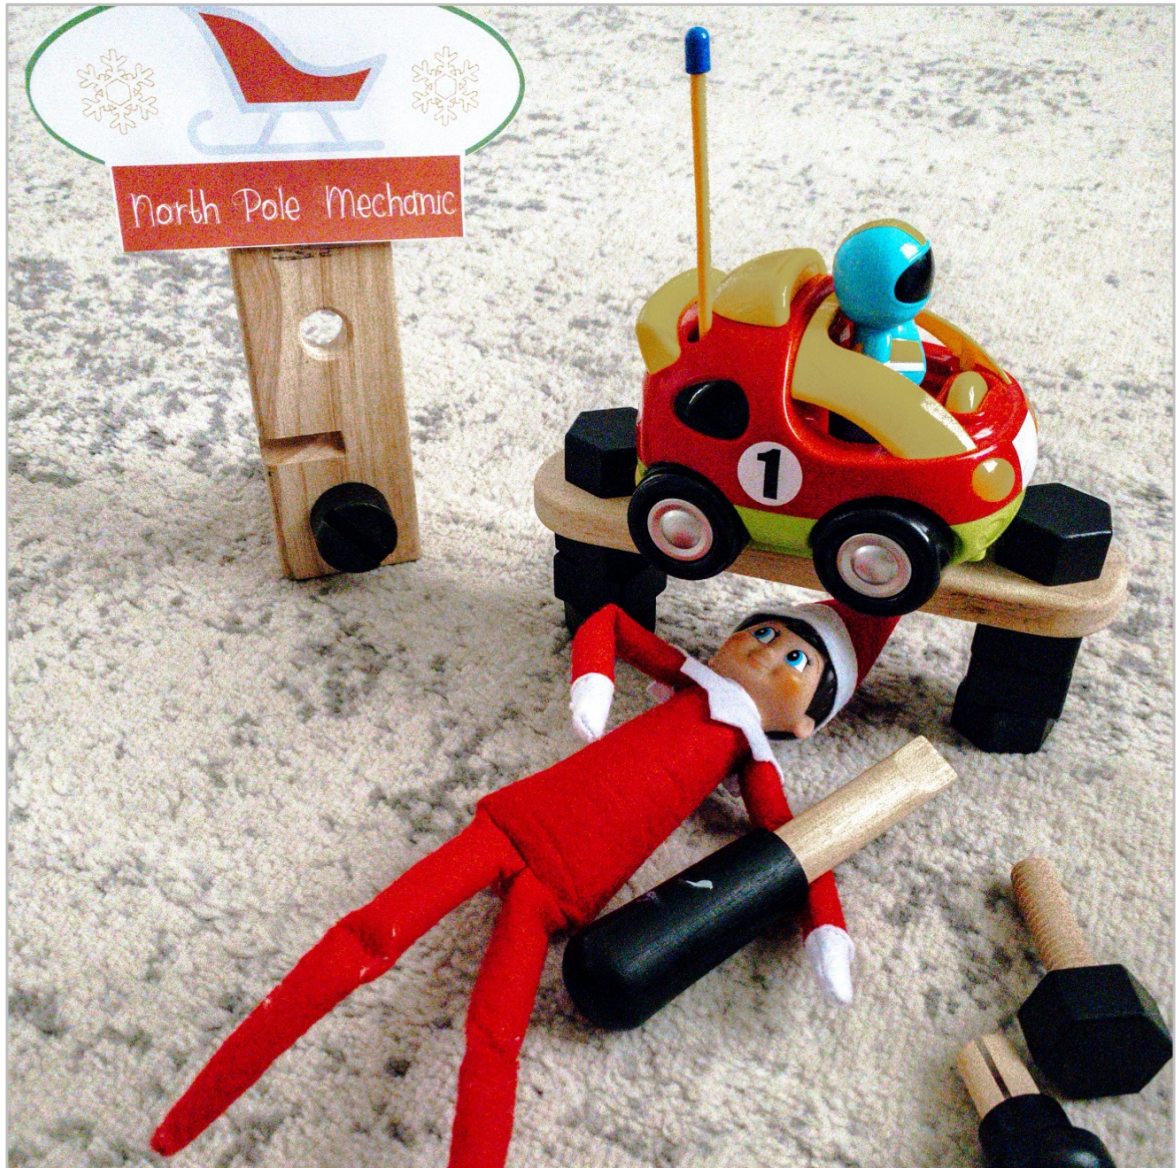

ELF on the

SHELF

24-Day Kit

Supply List

Print the file called “Elf Kit Print Me”

Cardstock is recommended, but regular copy paper will also work!

Theme	Items Needed
I'm Back	String
Spa	Bowl, Cotton Balls
Garage	Car, Tools
Drive in Movie	Cars, Characters
School	Characters
Concert	Characters, Instruments
Golf	Chopstick, Q-Tip, Playdoh
Activity Day	Crayons/Colored Pencils/Markers
Don't Feed the Animals	Dinosaurs/Animals
Kissing Both	Hershey's Kisses
Beach Day	Kinetic Sand/Sand/Tan Towel
Baby Shark	Pin
Games	Small Balls, Chalk
Snowball Fight	Blocks, Cotton Balls, Bear/Characters
Casting Call	Characters/Superheroes, Fabric/Paper Towel
Hospital	Toilet Paper, Washcloth, Thermometer, Band-Aids
Museum Trip	Toothpicks, Playdoh, String

I'm Back!!

Naughty or Nice

Free Day!

North Pole vs South Pole
Snowball Fight

Museum Trip

Golf day

Activity Day

North Pole Airport

Spa Day

Drive-In Movie

Beach Day

North Pole Mechanic

Don't Feed the Animals

Baby Shark

Concert

5 More Days!